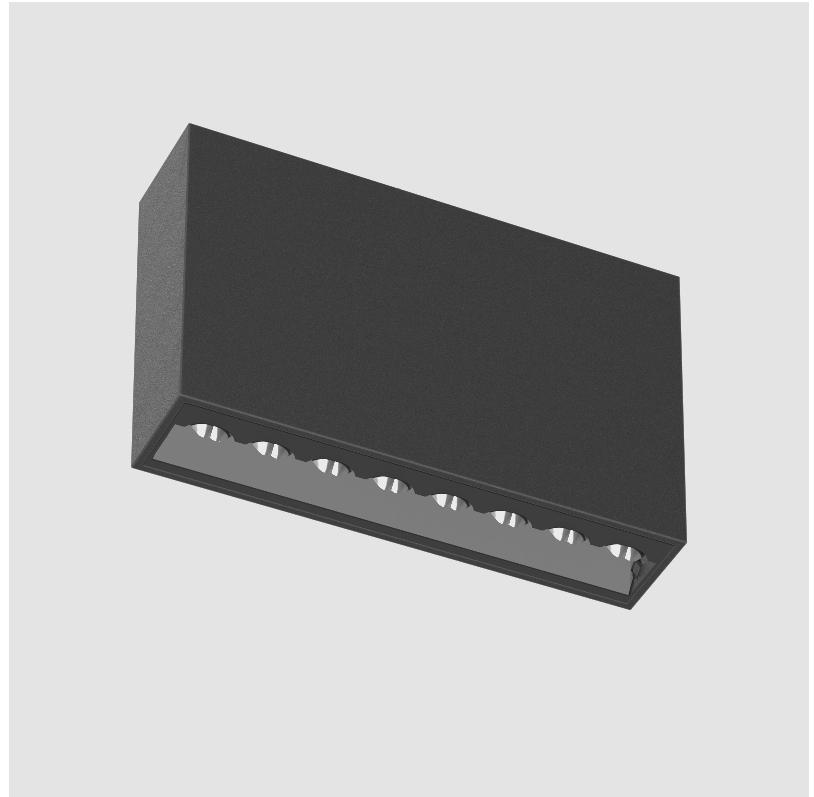

GENERAL

Series: Magiq Hollow Wallwash
 Subseries: Magiq Hollow Wallwash
 Brand: Prolight
 Division: Architectural
 Mounting Type: Surface
 Mounting Location: Ceiling
 Subcategory: Wallwash

PHYSICAL

Shape: Rectangle
 Length (mm): 174
 Length (in): 6 ⁷/₈
 Width (mm): 42
 Width (in): 1 ⁵/₈
 Height (mm): 109
 Height (in): 4 ⁵/₁₆
 Light Distribution: Direct
 Fixture Finish: SSR / BKV / CWI / CRY / HAB / UFT / ITA / RUA / FTG / MYG / LOD / PUS / FRO / FUP / KIA / POP / BLS / SPG / MEY / GOH / GUM / CHC / COM / ABZ / JAG / OBR / MOS / ROR
 Holder Finish: WHI / BLK
 Fixture Material: Aluminum Die Cast

OPTICAL

Adjustability: Fixed

RATINGS AND CERTIFICATIONS

Certified By: Certified for North American Standards
 IP rating: IP20

MAGIQ HOLLOW WALLWASH SURFACE

A3D187-

PROJECT

TYPE

SPECIFIER

QUANTITY

DATE

A

PROJECT
TYPE
SPECIFIER
QUANTITY
DATE

MAGIQ HOLLOW WALLWASH SURFACE

A3D188-

base number	Color Temperature	Finish Options	Finishes (Diamond)	Finishes (Triangle)
-------------	----------------------	-------------------	-----------------------	------------------------

GENERAL

Series: Magiq Hollow Wallwash
 Subseries: Magiq Hollow Wallwash
 Brand: Prolicht
 Division: Architectural
 Mounting Type: Surface
 Mounting Location: Ceiling
 Subcategory: Wallwash

PHYSICAL

Shape: Rectangle
 Length (mm): 174
 Length (in): 6 ⁷/₈
 Width (mm): 42
 Width (in): 1 ⁵/₈
 Height (mm): 109
 Height (in): 4 ⁵/₁₆
 Light Distribution: Direct
 Fixture Finish: SSR / BKV / CWI / CRY / HAB / UFT / ITA / RUA / FTG / MYG / LOD / PUS / FRO / FUP / KIA / POP / BLS / SPG / MEY / GOH / GUM / CHC / COM / ABZ / JAG / OBR / MOS / ROR
 Holder Finish: WHI / BLK
 Accent Finish: SSR / BKV / CWI / CRY / HAB / LAG / UFT / ITA / RUA / RUR / MIC / FTG / MYG / TWT / LOD / PUS / FRO / FUP / KIA / POP / BLS / SPG / MEY / GOH / GUM / CHC / COM / ABZ / JAG
 Fixture Material: Aluminum Die Cast